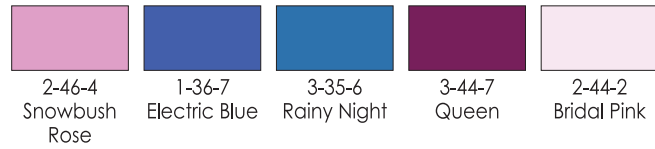

1-16-4
Forbidden city

1-33-3
Heavenly Day

1-50-2
Shell's Illusion

ILLUMiNA

BOHO 4

5-20-5
Fortress

2-21-3
Azuro

ILLUMiNA